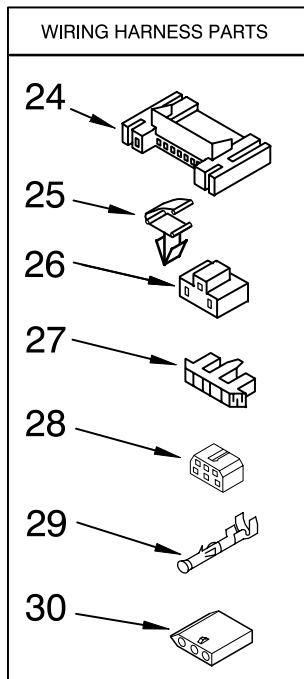

TOP AND CONSOLE PARTS

For Model: MED560TQ0

FOR ORDERING INFORMATION REFER TO PARTS PRICE LIST

TOP AND CONSOLE PARTS

For Model: MED5600TQ0
(White)

Illus. No.	Part No.	DESCRIPTION
1	W10112576	Panel, Rear Console
2	W10113080	Wire, Jumper (Tan)
3	693995	Screw, Hex Head
4	W10086704	Console & Shell Assembly (Includes Items 5 & 6)
5	W10112569	Badge, Assembly
6	8312709	Clip-Console
7	694419	Buzzer, Mini
8	8533971	Screw, 8-18 x 5/16
9	3399639	Switch, Temperature
10	W10117655	Switch, Push-To-Start
11	8536939	Clip, Spring
12	W10110029	Knob, Control (2)
13	3979617	Timer, 60 Hz.
14	W10110861	Wire, Jumper (Temperature)
15	8565972	Screen, Lint
16	W10112597	Top
17	W10110030	Knob Assembly, Timer
18	688983	Screw, 8-18 x 5/8
19	8565981	Bracket, Harness
20	337686	Screw, 8/18 x 1/2
21	W10118608	Seal, Harness
22	W10112267	Seal, Foam Console Bracket
23	W10110864	Harness, Wiring
24	3395683	Connector (Motor)
25	3394427	Clip, Harness
26	3401144	Connector (PTS Relay)
27	3397269	Connector (Timer)
28	3347243	Connector 6-Circuit
29	94614	Terminal
30	3936144	Connector

FOR ORDERING INFORMATION REFER TO PARTS PRICE LIST